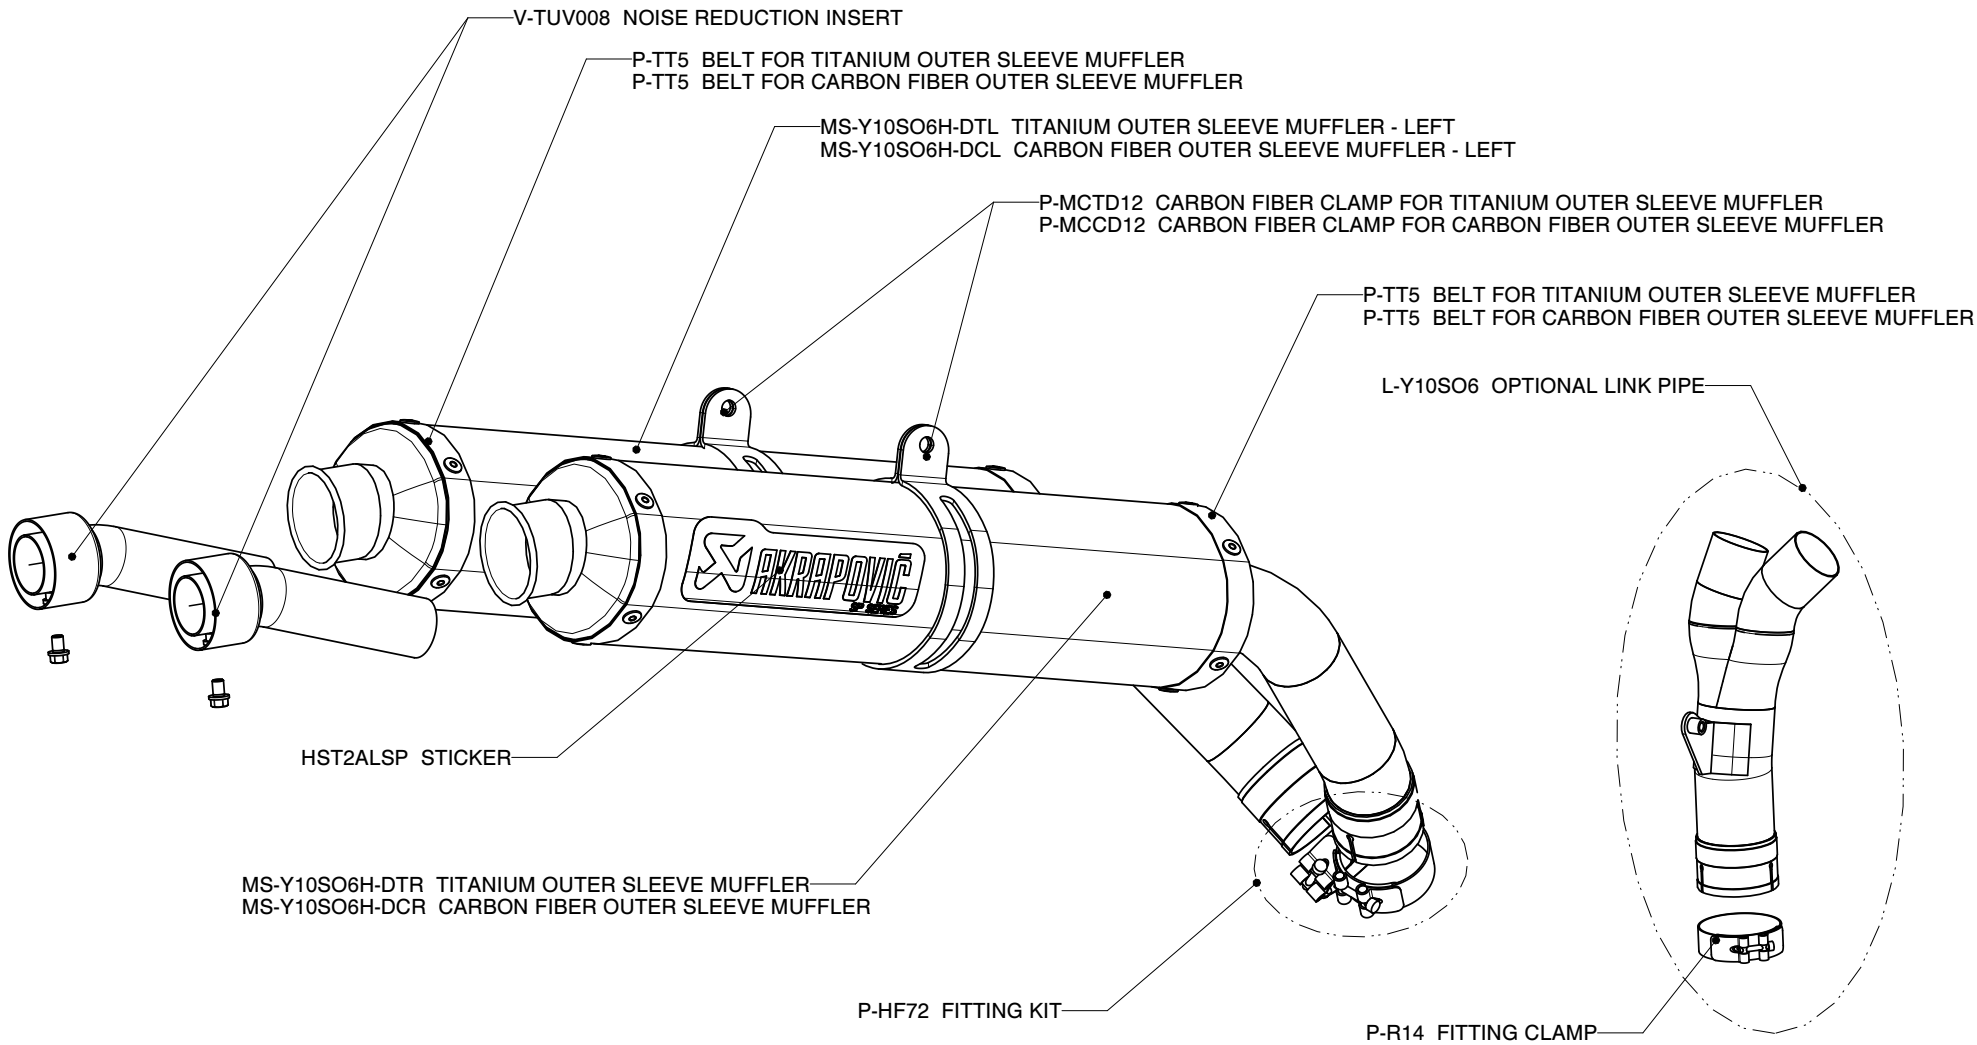

YAMAHA YZF R1 Slip-on exhaust system
Product code: SS-Y10SO6-HDT
SS-Y10SO6-HDC

MUFFLER REPAIR KITS	
REPACK	P-RPCK15
SLEEVE	P-RKS57TD38 - TITANIUM
	P-RKS57CD38 - CARBON