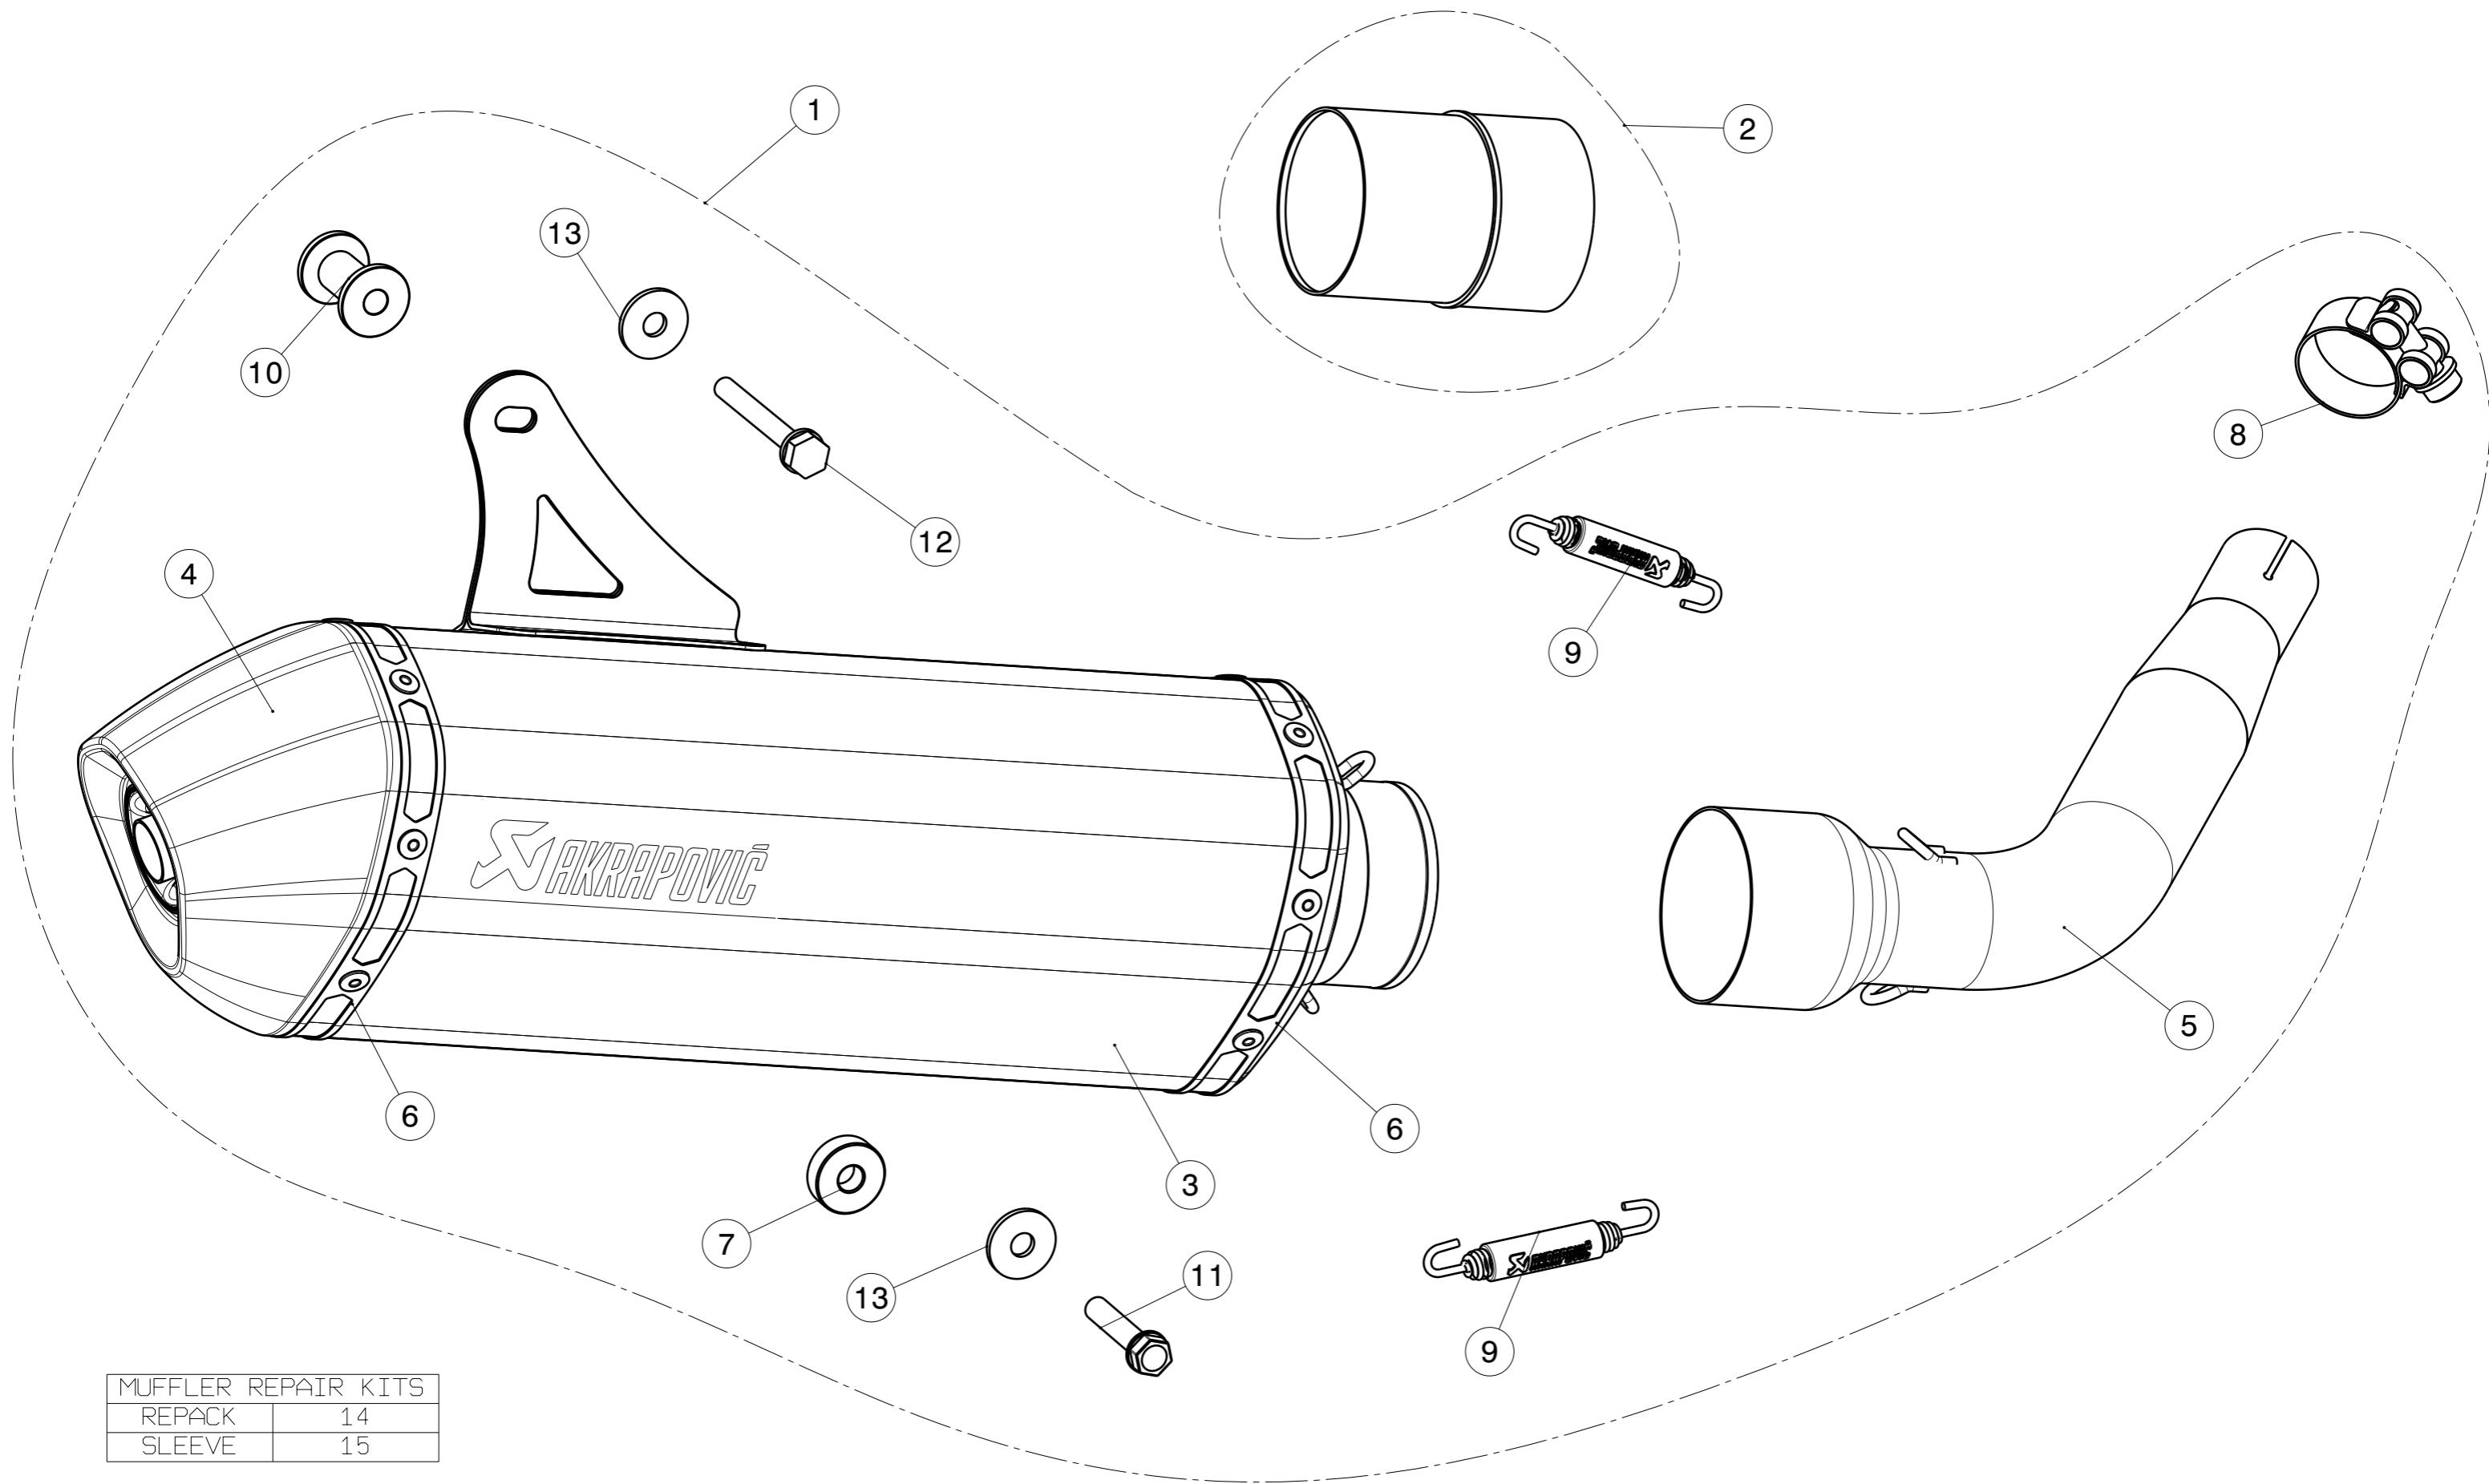

WARNING! EC TYPE APPROVAL IS VALID ONLY WHEN CATALYTIC CONVERTER IS INSTALLED!

CAUTION: THE AKRAPOVIC EXHAUST SYSTEM IS NOT COMPATIBLE FOR COMBINATION WITH THE VESPA ORIGINAL CHROME KIT OR REAR SIDE PROTECTION!

MUFFLER REPAIR KITS	
REPACK	14
SLEEVE	15

No.	SalesCode	Description	Qty.
1	S-VE3SO7-HRBL	slip on system black	1
2	P-KAT-051/1	catalytic converter	1
3	M-HR05702BL	muffler	1
4	V-EC284	end cap CA	1
5	L-VE3SO2SS	link pipe SS	1
6	P-TT45/2	titanium tape	2
7	P-DR43	bush AL	1
8	P-R52	clamp SS	1
9	P-S1	spring	2
10	P-DR44	bush AL	1
11	P-FB12	bolt	1
12	P-FB11	bolt	1
13	P-DR4	washer SS	2
14	P-RPCK175	repack kit	1
15	P-RKS529R350	muffler sleeve kit	1
16	V-TUV224	insert SS	1