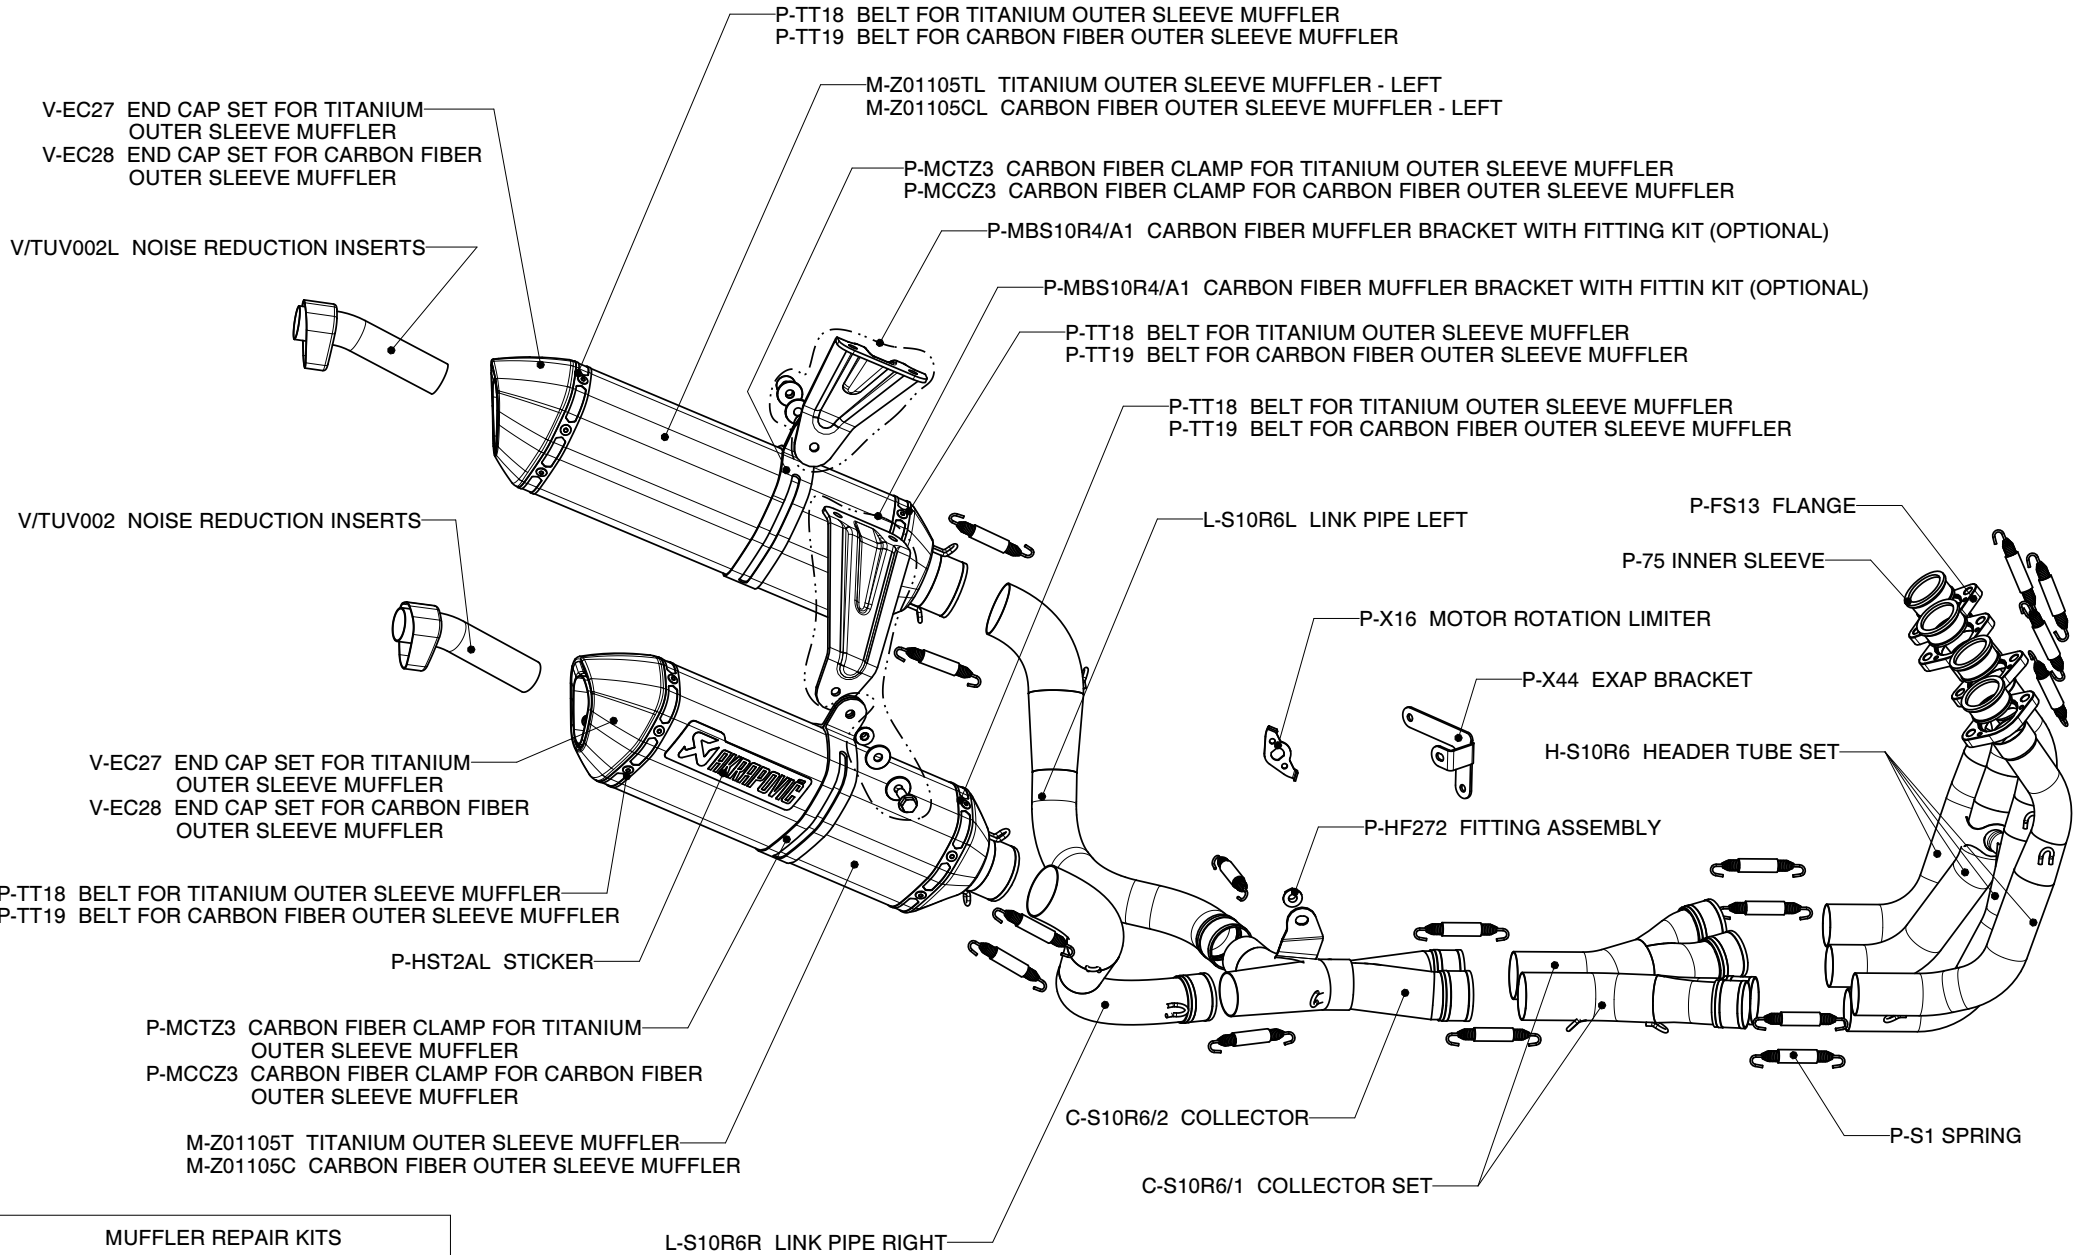

SUZUKI GSX-R 1000/ Complete exhaust system / RACING LINE

Product code: S-S10R6-ZT

S-S10R6-ZC

| MUFFLER REPAIR KITS | |
|---------------------|-------------------------|
| REPACK | P-RPCK37 |
| SLEEVE | P-RKS116ZT30 - TITANIUM |
| | P-RKS115ZC30 - CARBON |