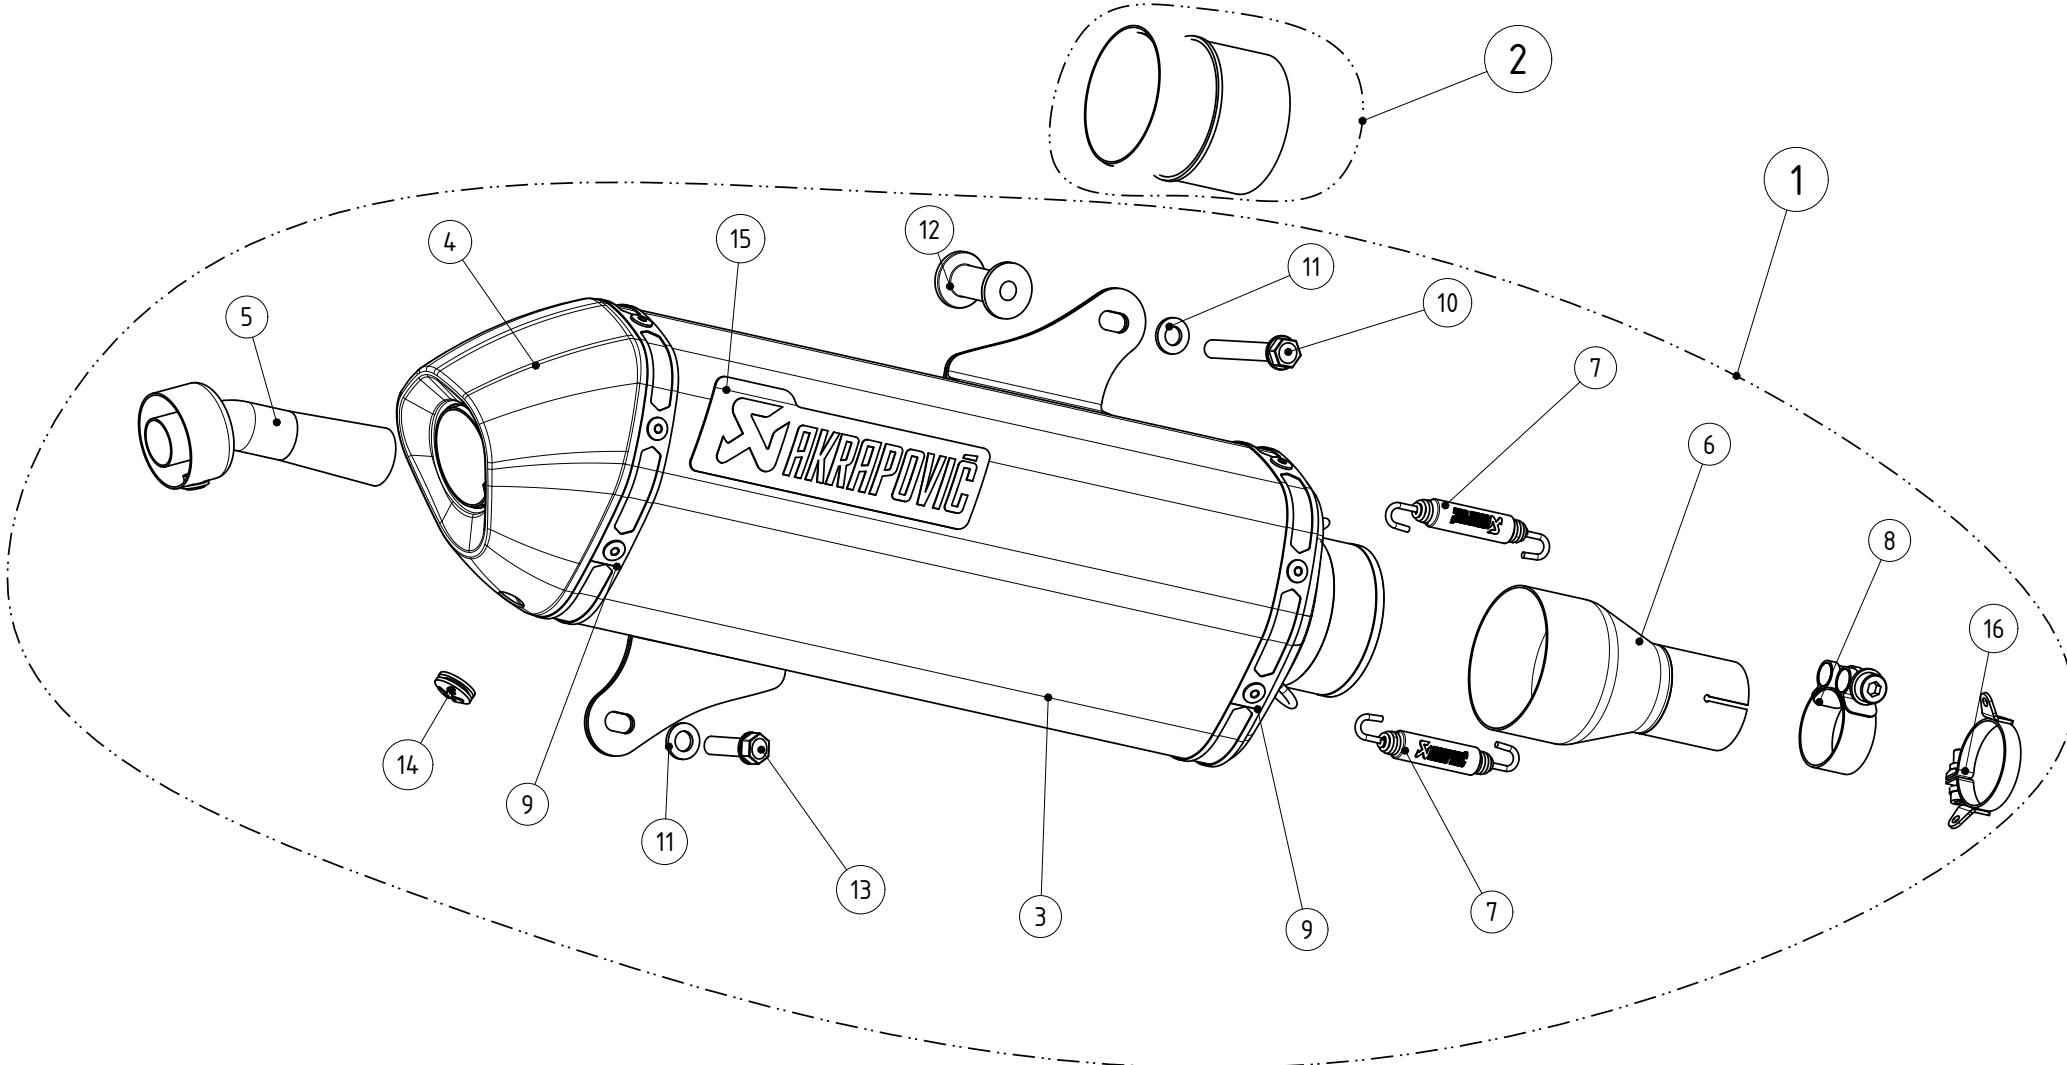

**WARNING! EC TYPE APPROVAL IS VALID ONLY WHEN CATALYTIC CONVERTER IS INSTALLED!**

MUFFLER REPAIR KITS	
REPACK	17
SLEEVE	18

No.	SalesCode	Description	Qty.
1	S-PI3SO3-HRSS	slip on system	1
2	P-KAT-040	catalytic converter	1
3	M-HR02702SS/6	\$muffler	1
4	V-EC146	end cap CA	1
5	V-TUV018	insert SS	1
6	L-PI3SO3SS	link pipe SS	1
7	P-S1	spring	2
8	P-R53	clamp ss	1
9	P-TT45	belt TI for SS sleeve	2
10	P-FB12	bolt	1
11	P-DR4	washer SS	2
12	P-DR57	distance ring AL	1
13	P-FB10	bolt	1
14	P-GUV004	rubber insert	1
15	P-HST2AL	sticker	1
16	P-R54R	clamp SS	1
17	P-RPCK58	repack kit	1
18	P-RKS338RSS35	muffler sleeve kit	1