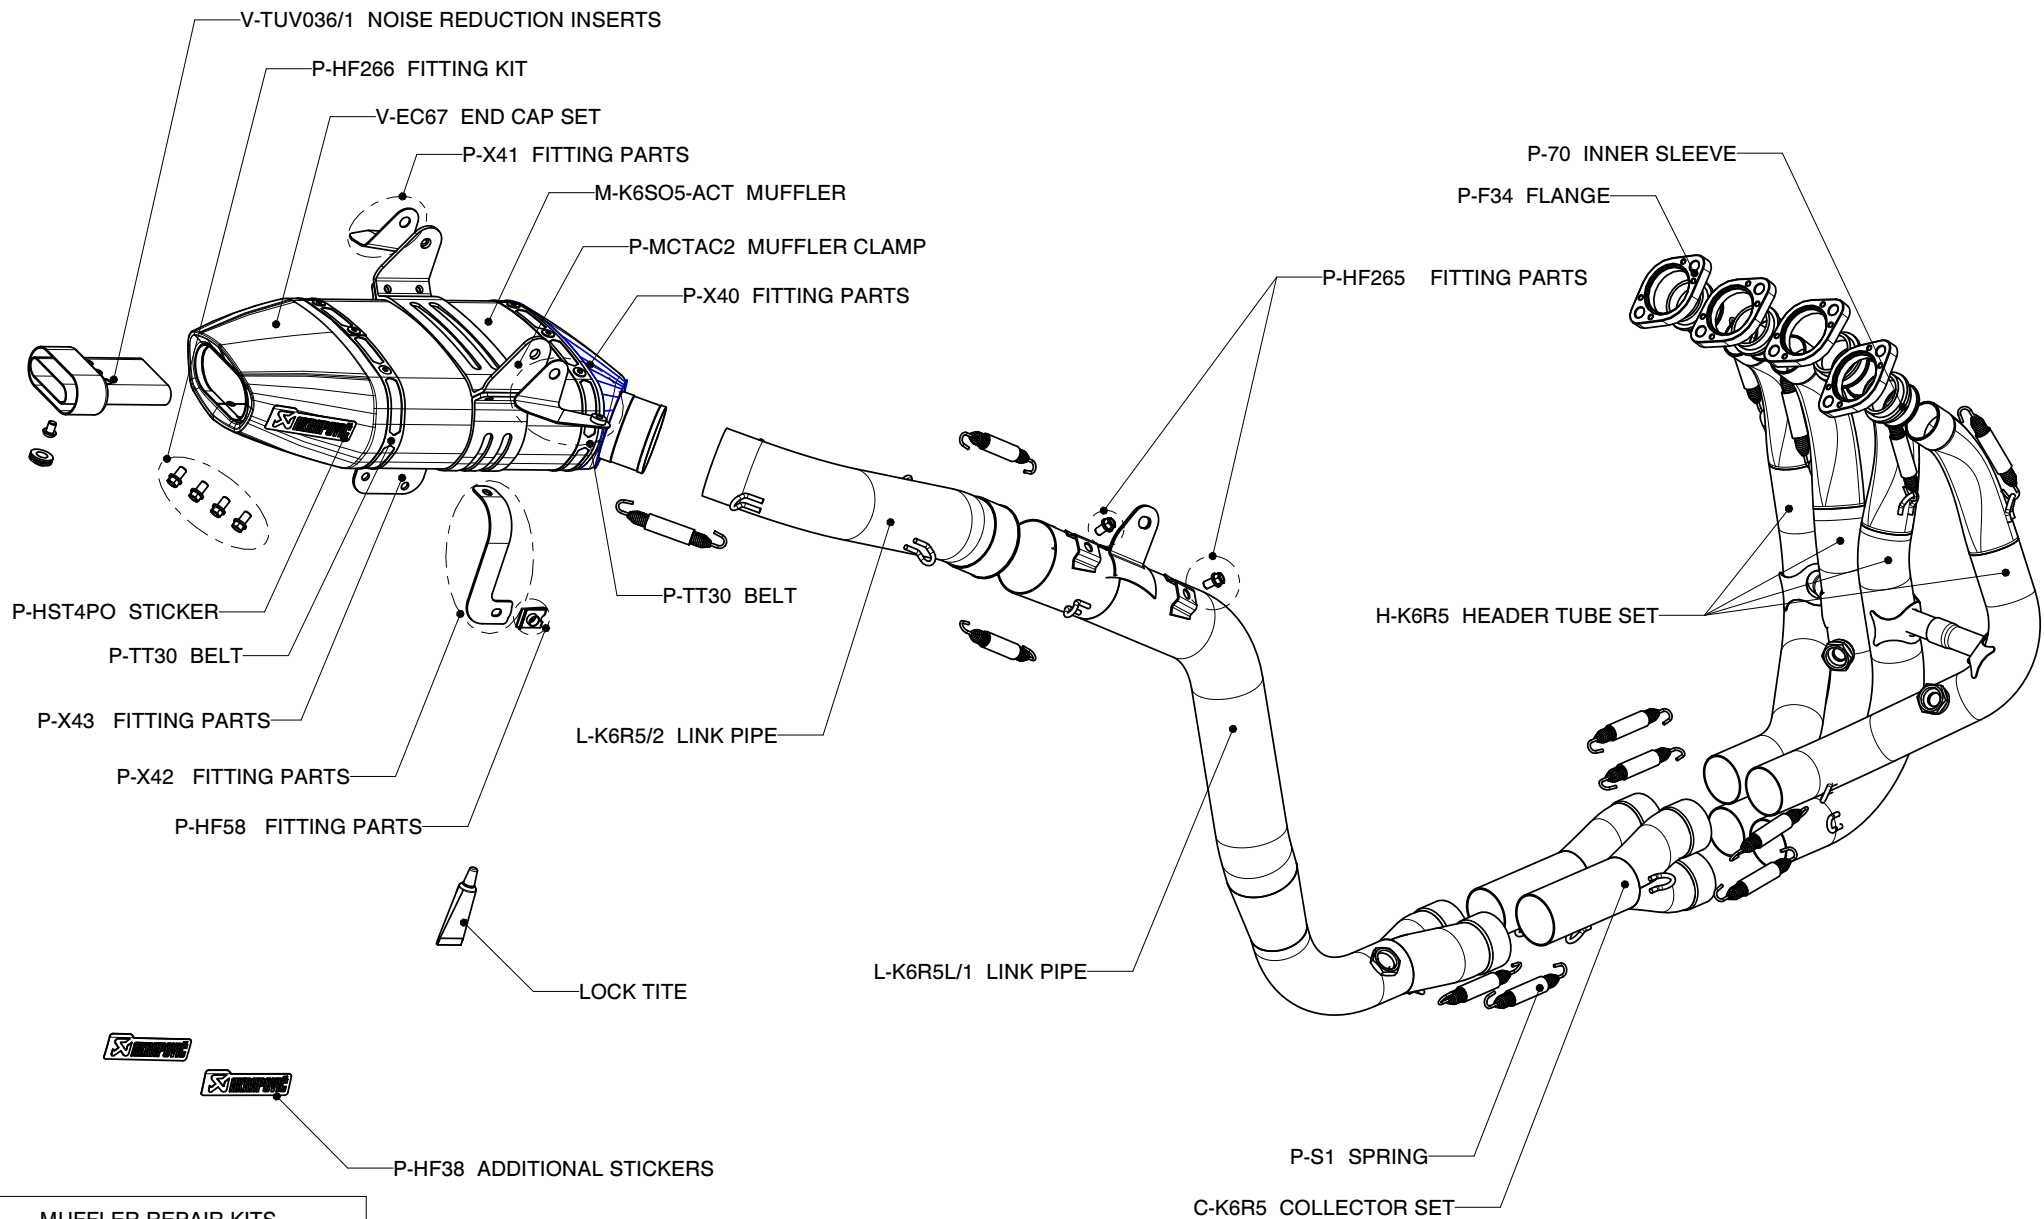

KAWASAKI ZX-6R/ Complete exhaust system / RACING LINE

Product code: S-K6R5-ACT

MUFFLER REPAIR KITS

REPACK	P-RPCK3
SLEEVE	P-RKS146ACT19

P-HF38 ADDITIONAL STICKERS