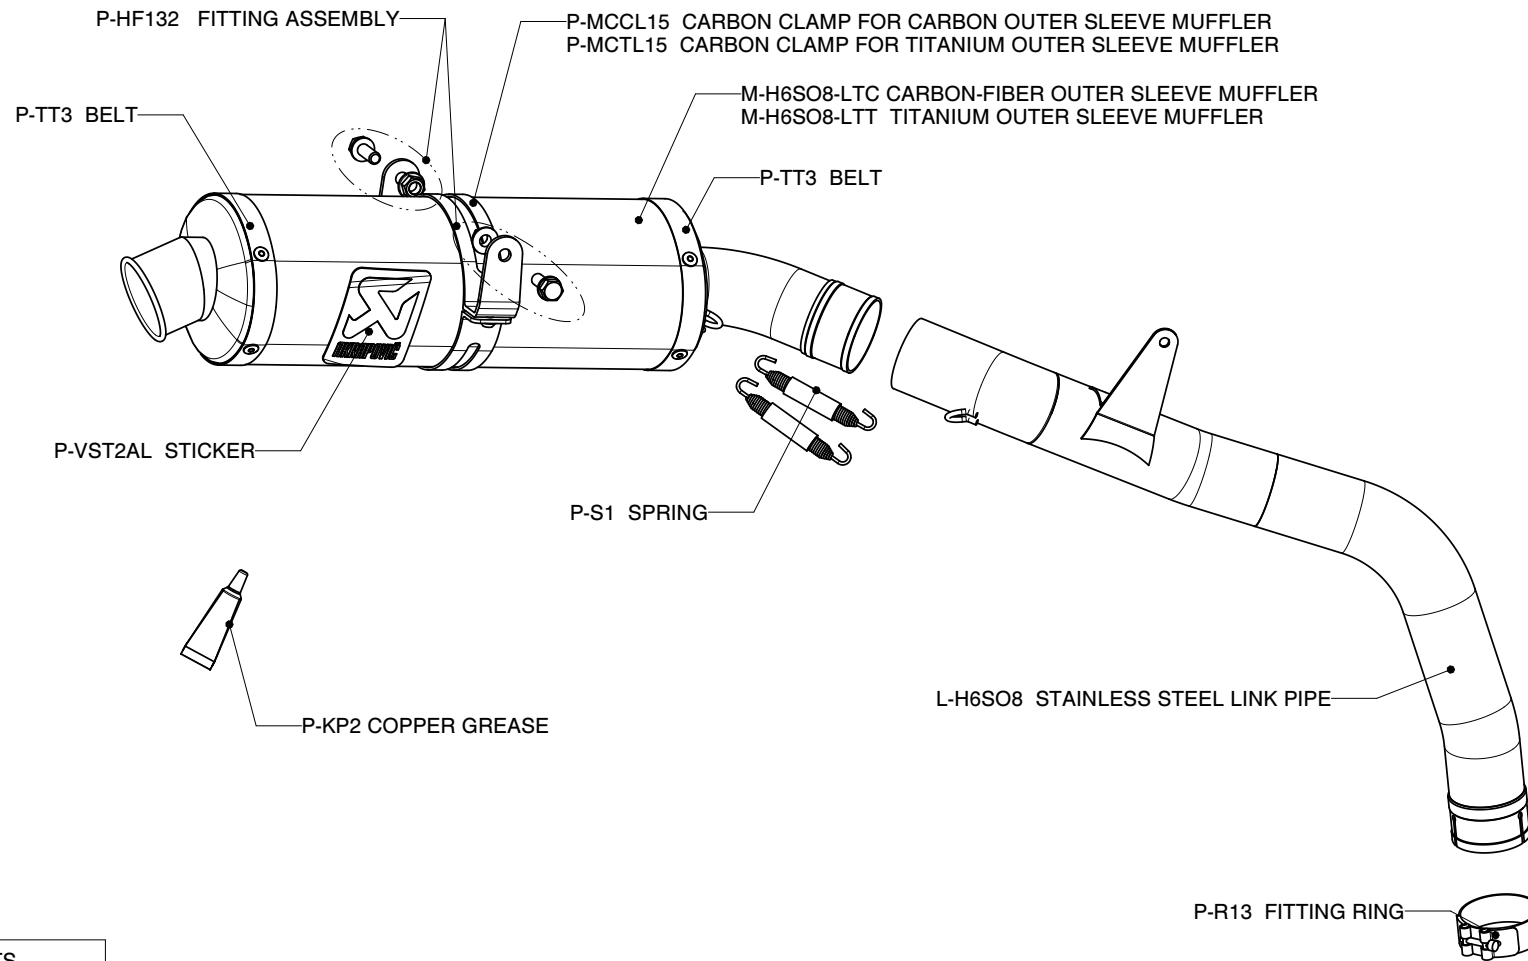

# HONDA CBR 600 RR Slip-on exhaust system

Product code: S-H6SO8-TC

S-H6SO8-TT

MUFFLER REPAIR KITS	
REPACK	P-RPCK12
SLEEVE Ti	P-RKS52TL32
SLEEVE Ca	P-RKS52CL32