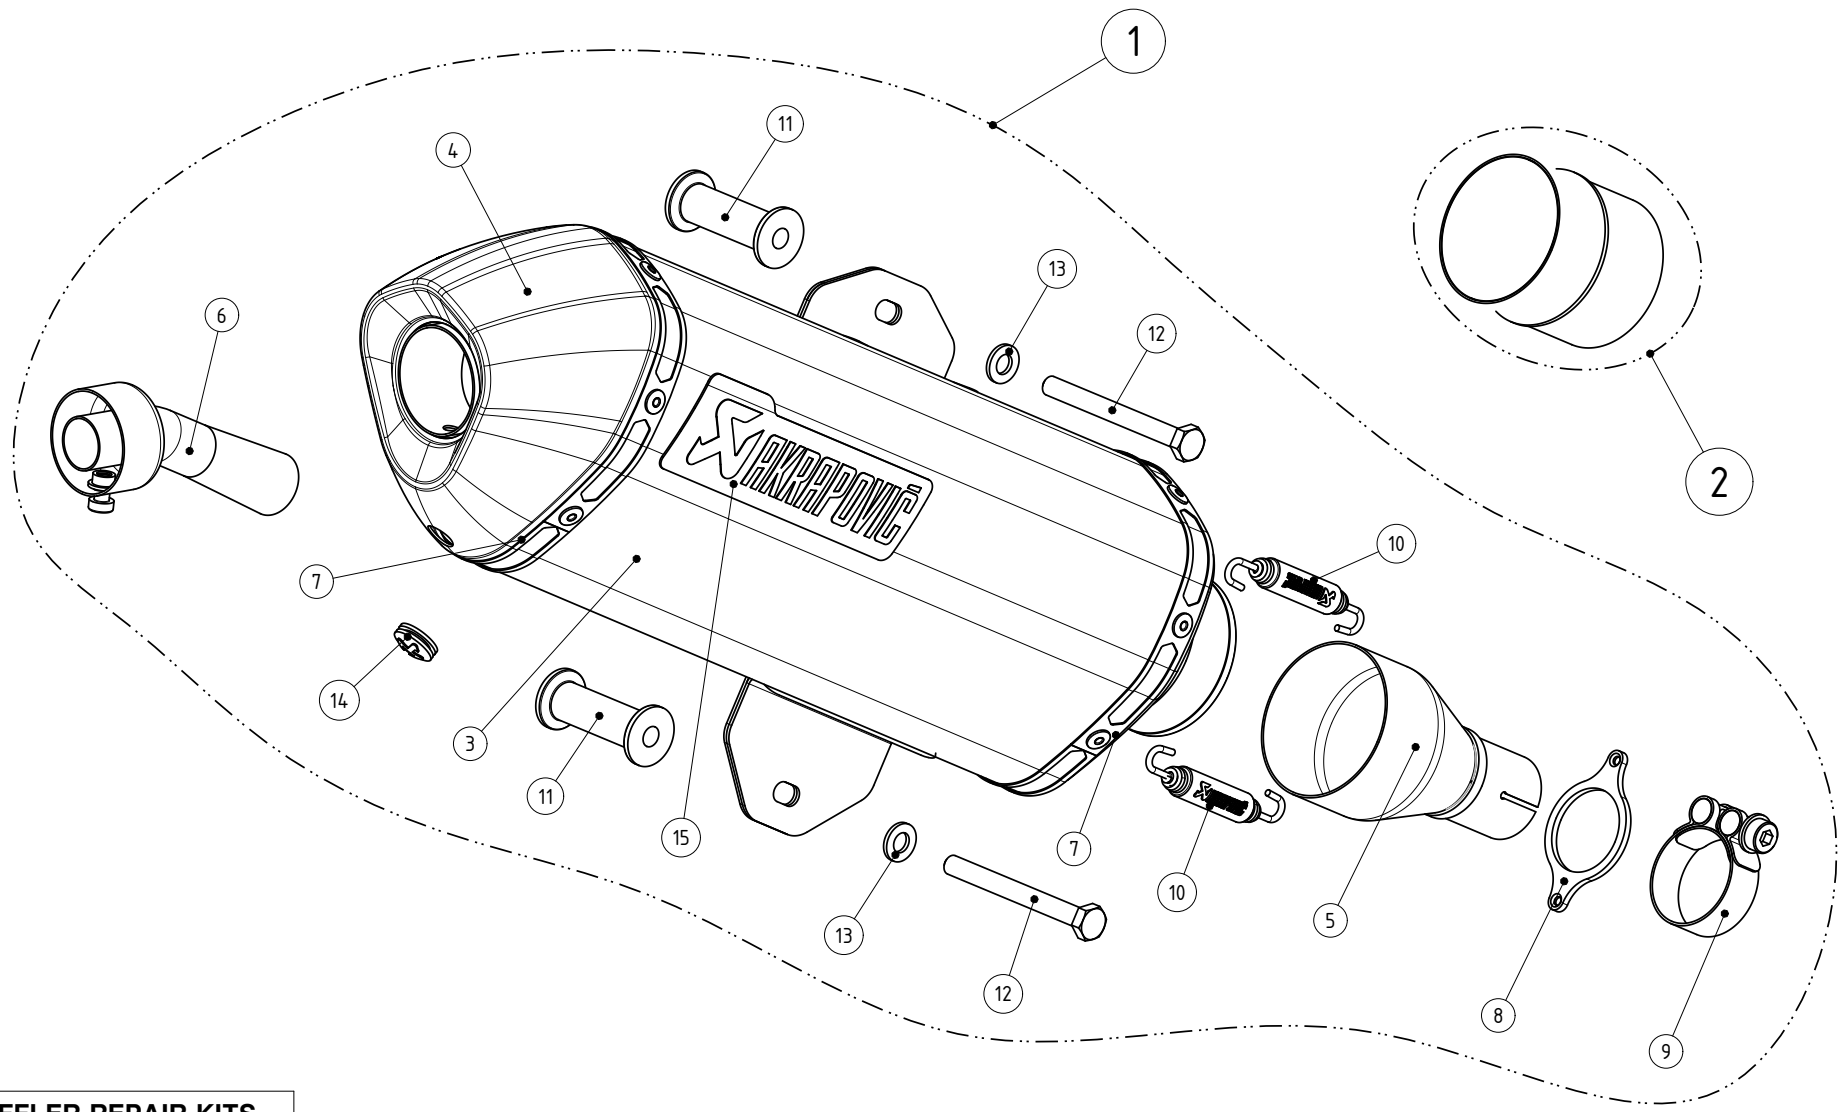

**WARNING! EC TYPE APPROVAL IS VALID ONLY WHEN CATALYTIC CONVERTER IS INSTALLED!**

MUFFLER REPAIR KITS	
REPACK	16
SLEEVE	17

No.	SalesCode	Description	Qty.
1	S-PI3SO6-HRSS	slip on system	1
2	P-KAT-040	catalytic converter	1
3	M-HR02702SS/9	muffler SS	1
4	V-EC146	end cap CA	1
5	L-PI3SO1SS	link pipe	1
6	V-TUV018	insert SS	1
7	P-TT45	belt TI for SS sleeve	2
8	P-F51	flange SS	1
9	P-R52	clamp SS	1
10	P-S2	spring	2
11	P-DR59	distance ring AL	2
12	P-FB76	bolt	2
13	P-DR4	washer SS	2
14	P-GUV004	rubber insert	1
15	P-HST4ALMONO	sticker mono AL	1
16	P-RPCK58	repack kit	1
17	P-RKS366	muffler sleeve kit	1